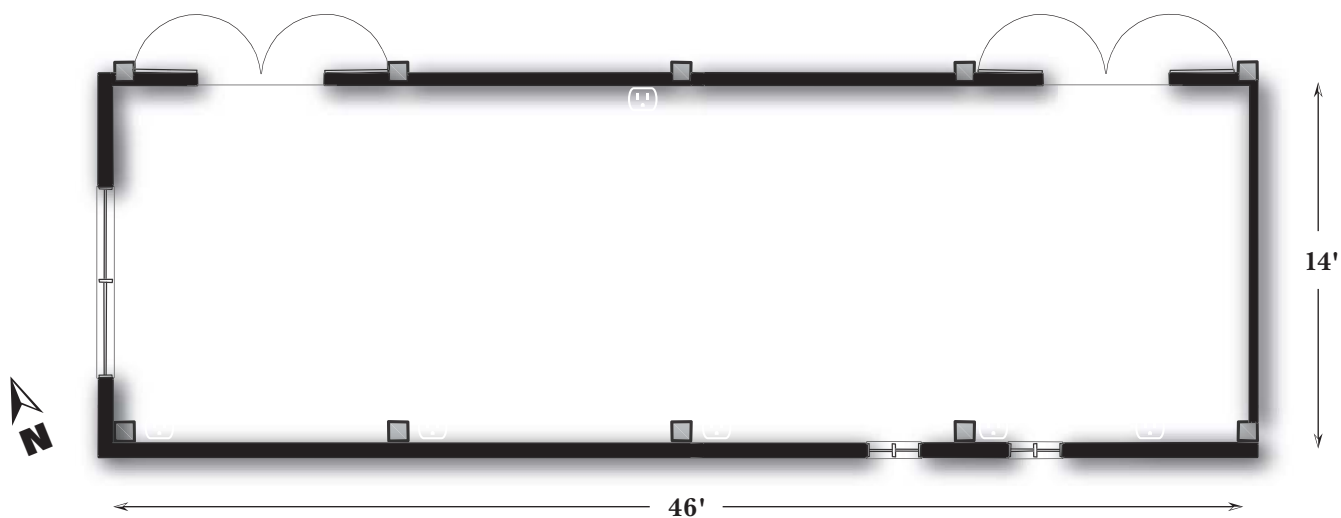

## THE PALLISER ROOM

644 sq ft

**SILVERTIP™**  
The reason Nature created the Rockies.

CANMORE \* ALBERTA