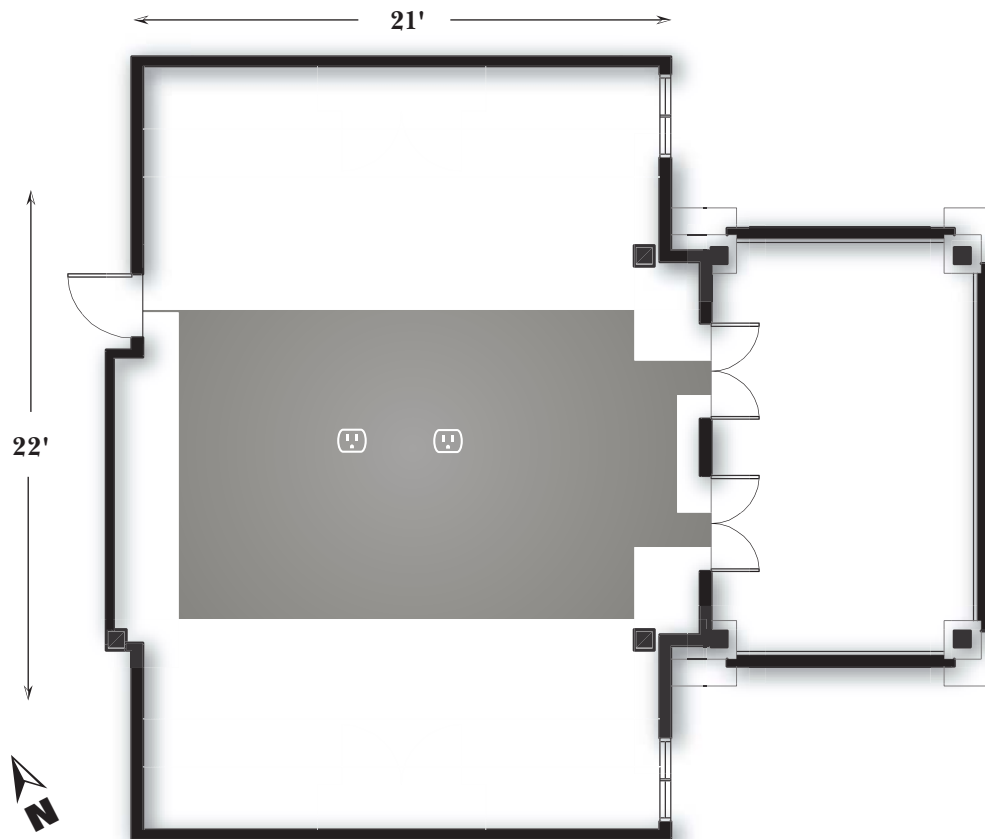

POCATERRA ROOM

462 sq ft

SILVERTIP™
The reason Nature created the Rockies.

CANMORE * ALBERTA