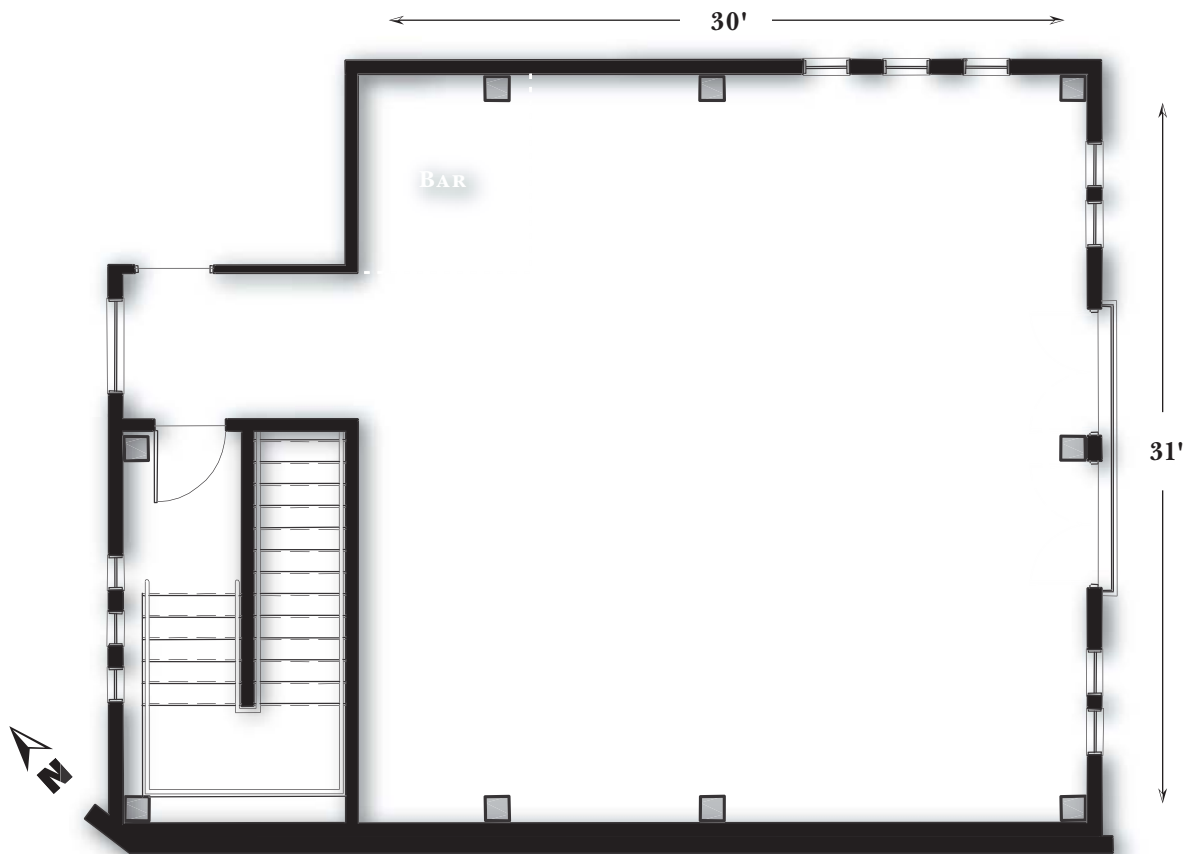

STONEY'S BAR & GRILL

930 sq ft

SILVERTIP™
The reason Nature created the Rockies.

CANMORE * ALBERTA